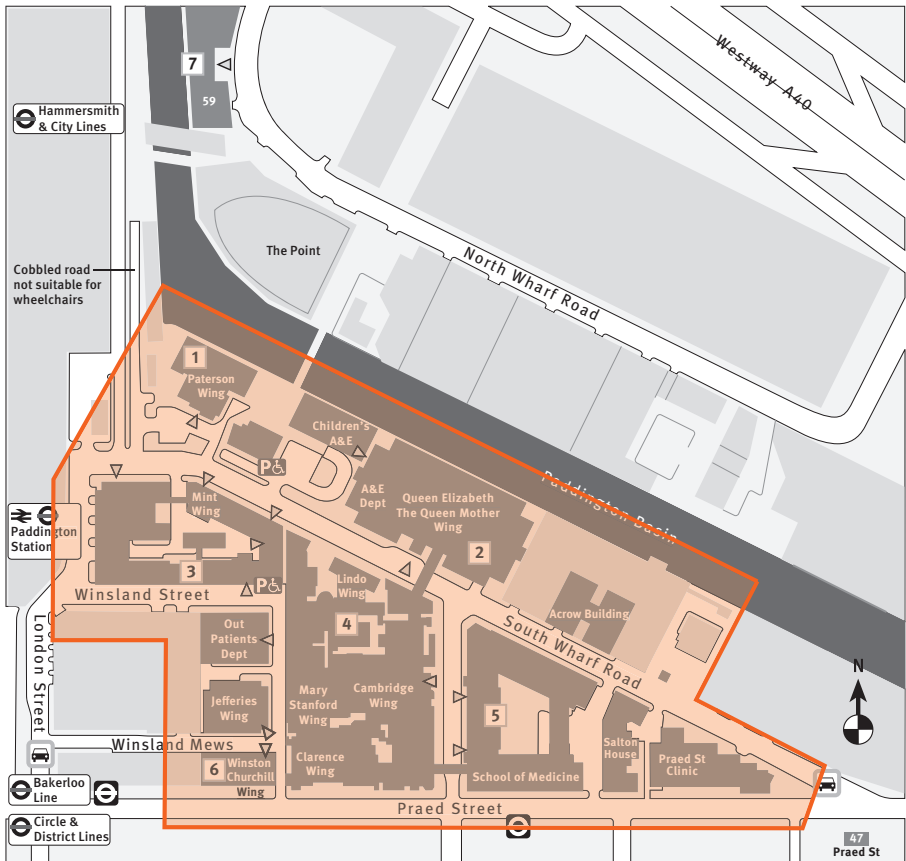

# St Mary's Campus

Imperial's new smoke-free policy applies to **College land** and **within 20 metres of College land** for Imperial's community.

Shown below is where Imperial's smoke-free policy applies at the St Mary's Campus.